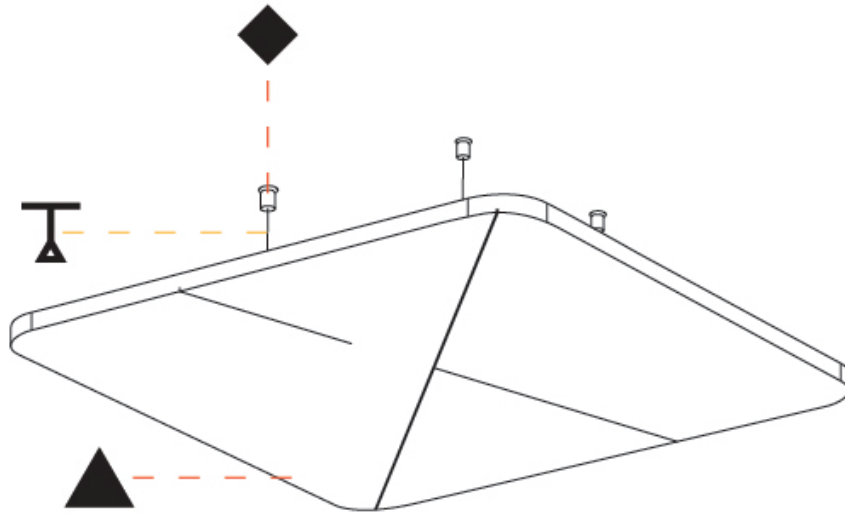

QUANTUM ACOUSTIC PANEL SUSPENSION

A300707-

PROJECT	_____
TYPE	_____
SPECIFIER	_____
QUANTITY	_____
DATE	_____